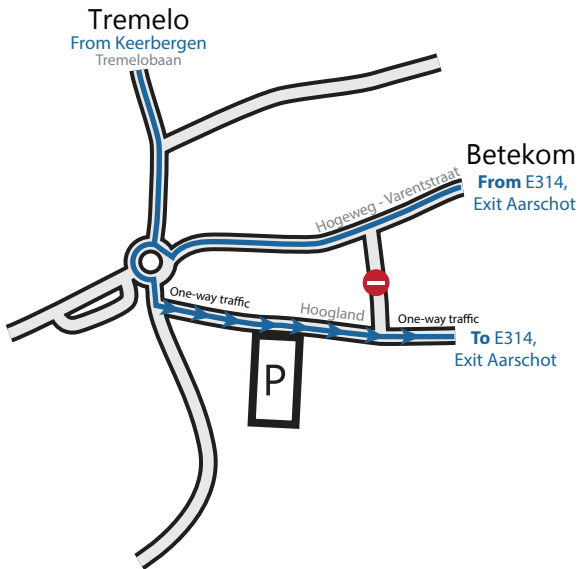

Address:  
Hoogland 22,  
3118 Werchter

Situation when Rock Werchter

Situation when TW Classic